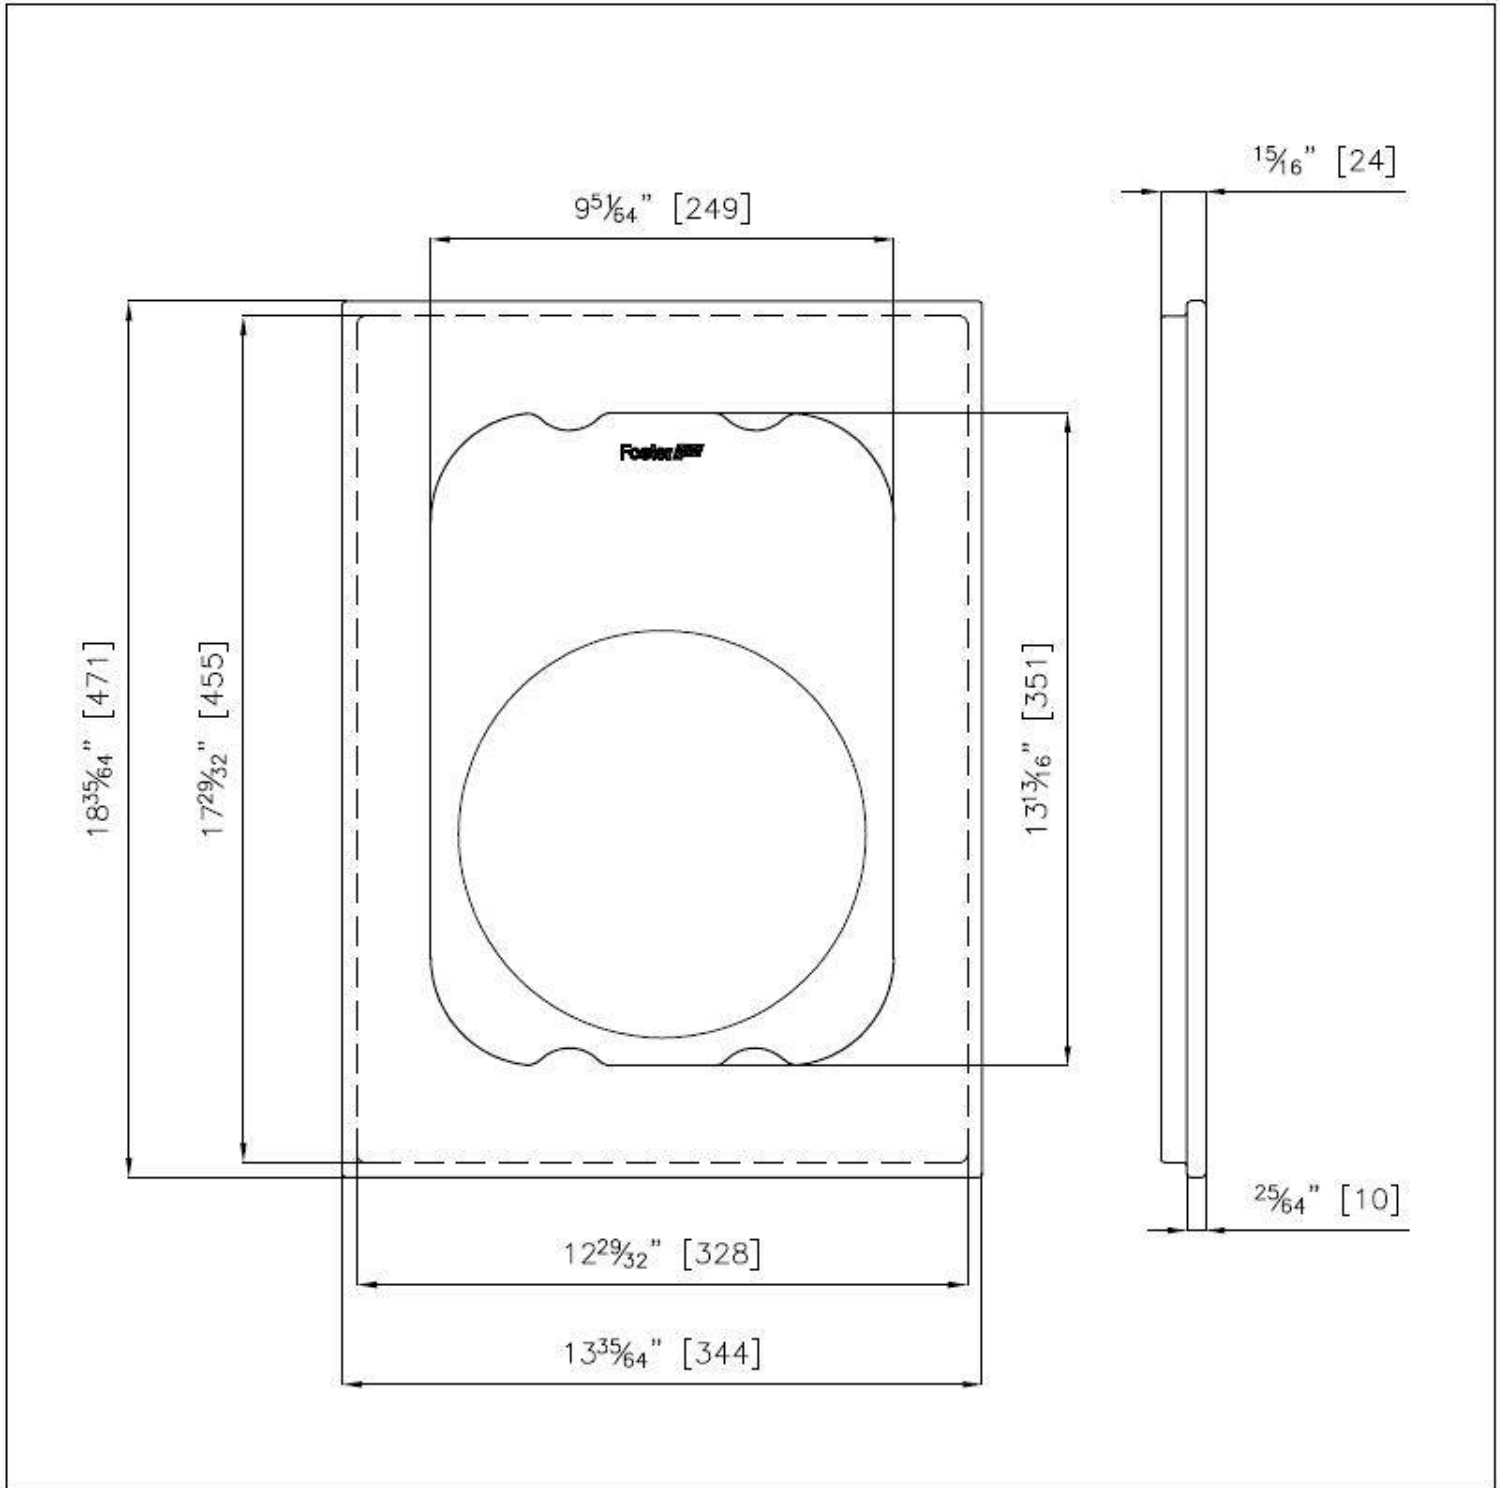

Chopping board

Accessories

Code: 8644 034

DETAILS

Material Iroko Wood

Sink accessories Wooden cutting boards

Dimensions 18 ³⁵/₆₄" x 13 ³⁵/₆₄"
47,1 x 34,4 cm

TECHNICAL DATA